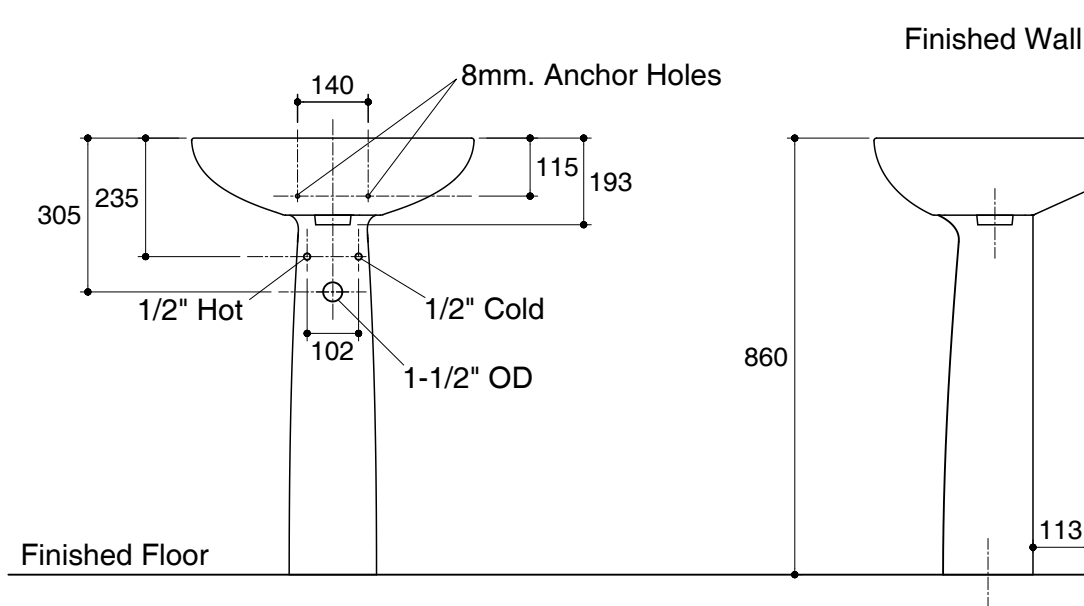

Dimensions are approximate.

Unit: mm.

SKU	K-17298X-WK/K-17299X-WK
Name	KANOK
Description	PEDESTAL LAVATORY

KARAT

* The recommended dimension for installation can be adjusted according to user preferences and layout.