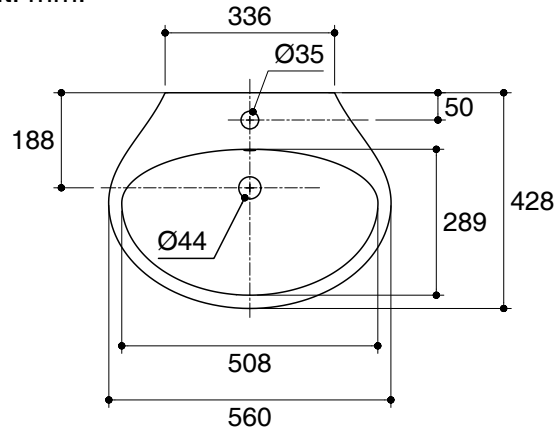

Dimensions are approximate.

Unit: mm.

SKU	K-17298X-WK/K-17299X-WK
Name	KANOK
Description	PEDESTAL LAVATORY

KARAT

* The recommended dimension for installation can be adjusted according to user preferences and layout.